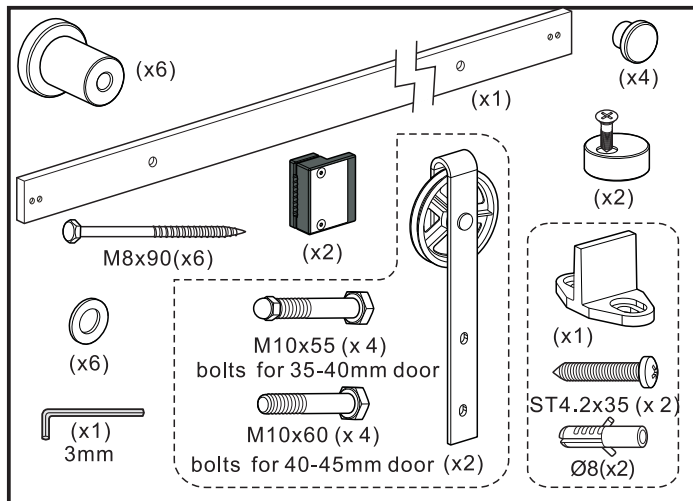

Installation Manual

To obtain the maximum weight capacity, all rail mounting fasteners must be mounted directly into solid wood. Do NOT install directly onto a drywall surface. A solid wood header is recommended as shown in instruction box 2.