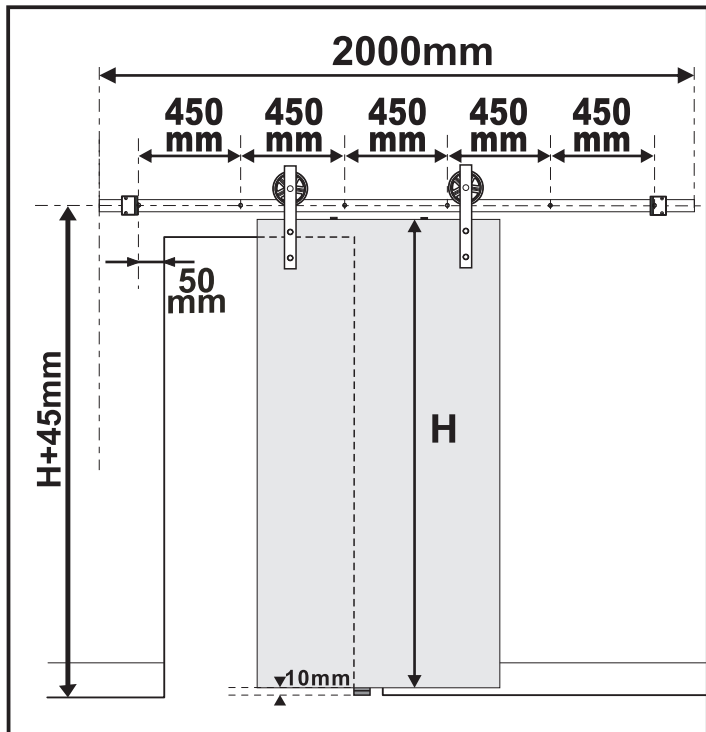

Installation Manual

To obtain the maximum weight capacity, all rail mounting fasteners must be mounted directly into solid wood. Do NOT install directly onto a drywall surface. A solid wood header is recommended as shown in instruction box 2.